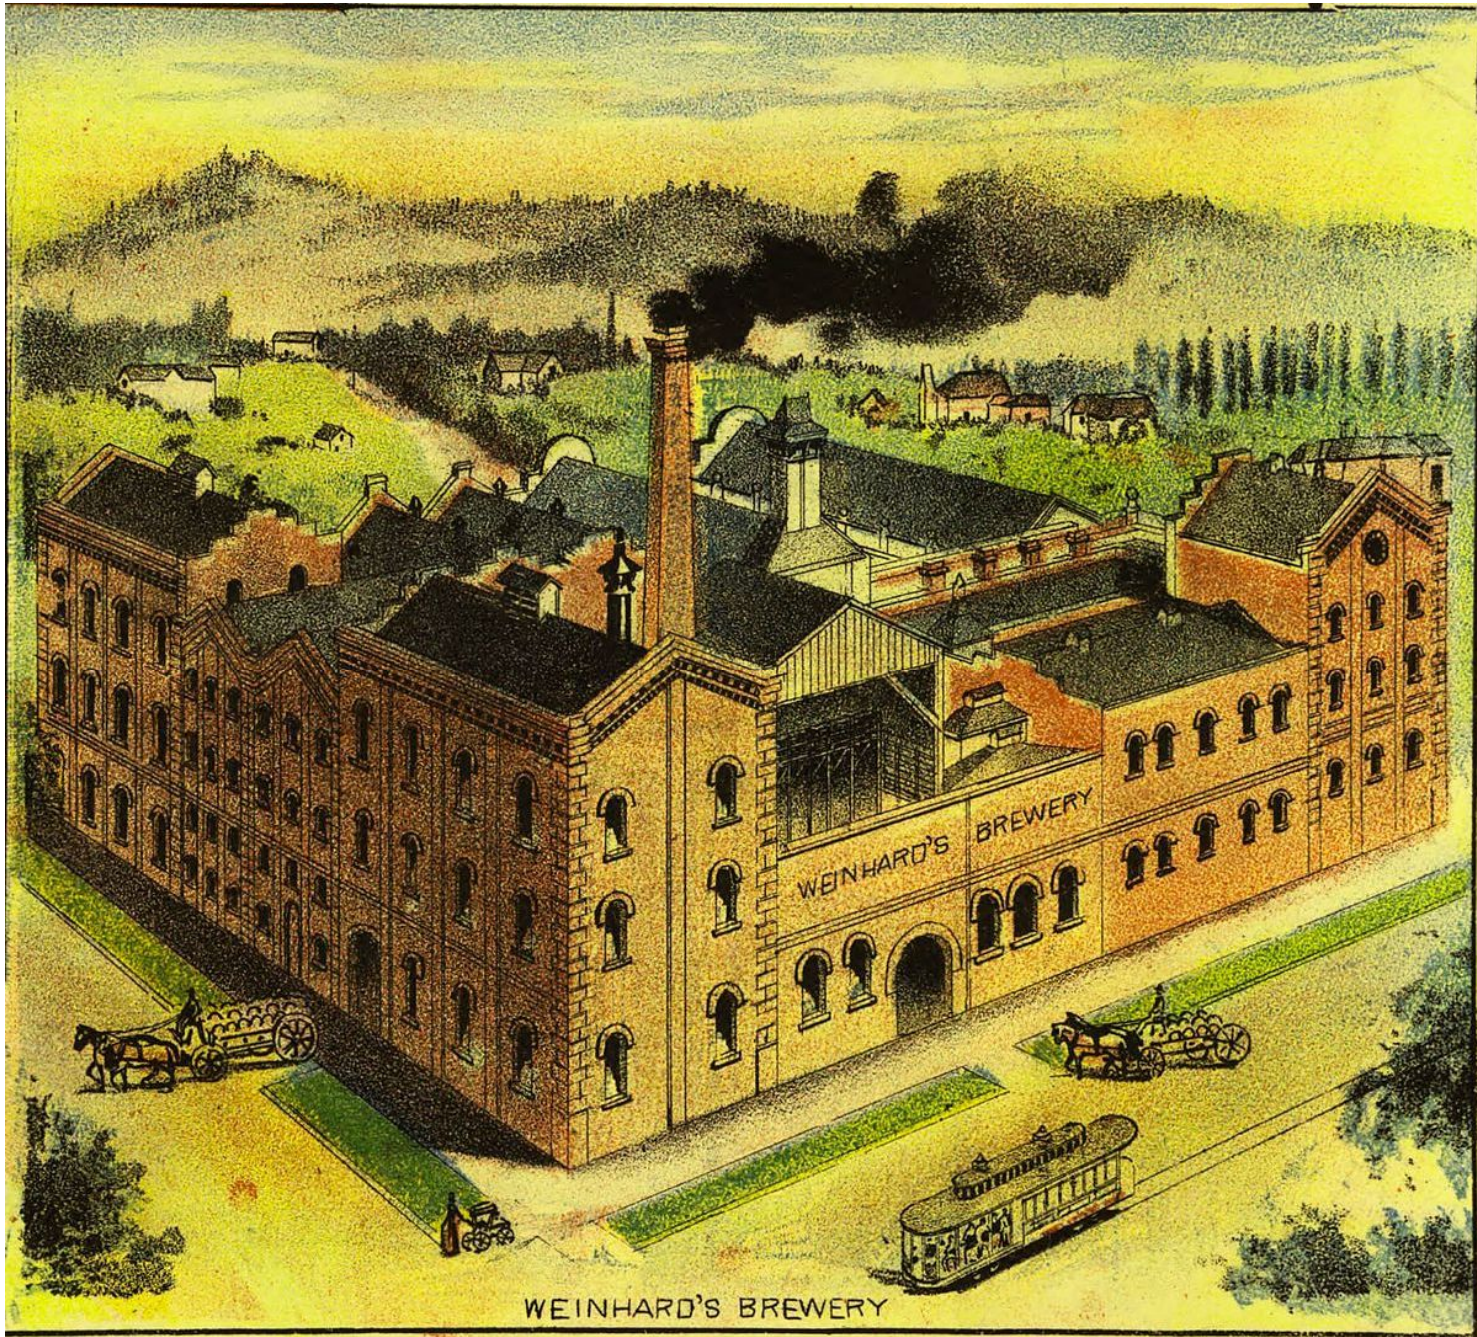

WEINHARD'S BREWERY